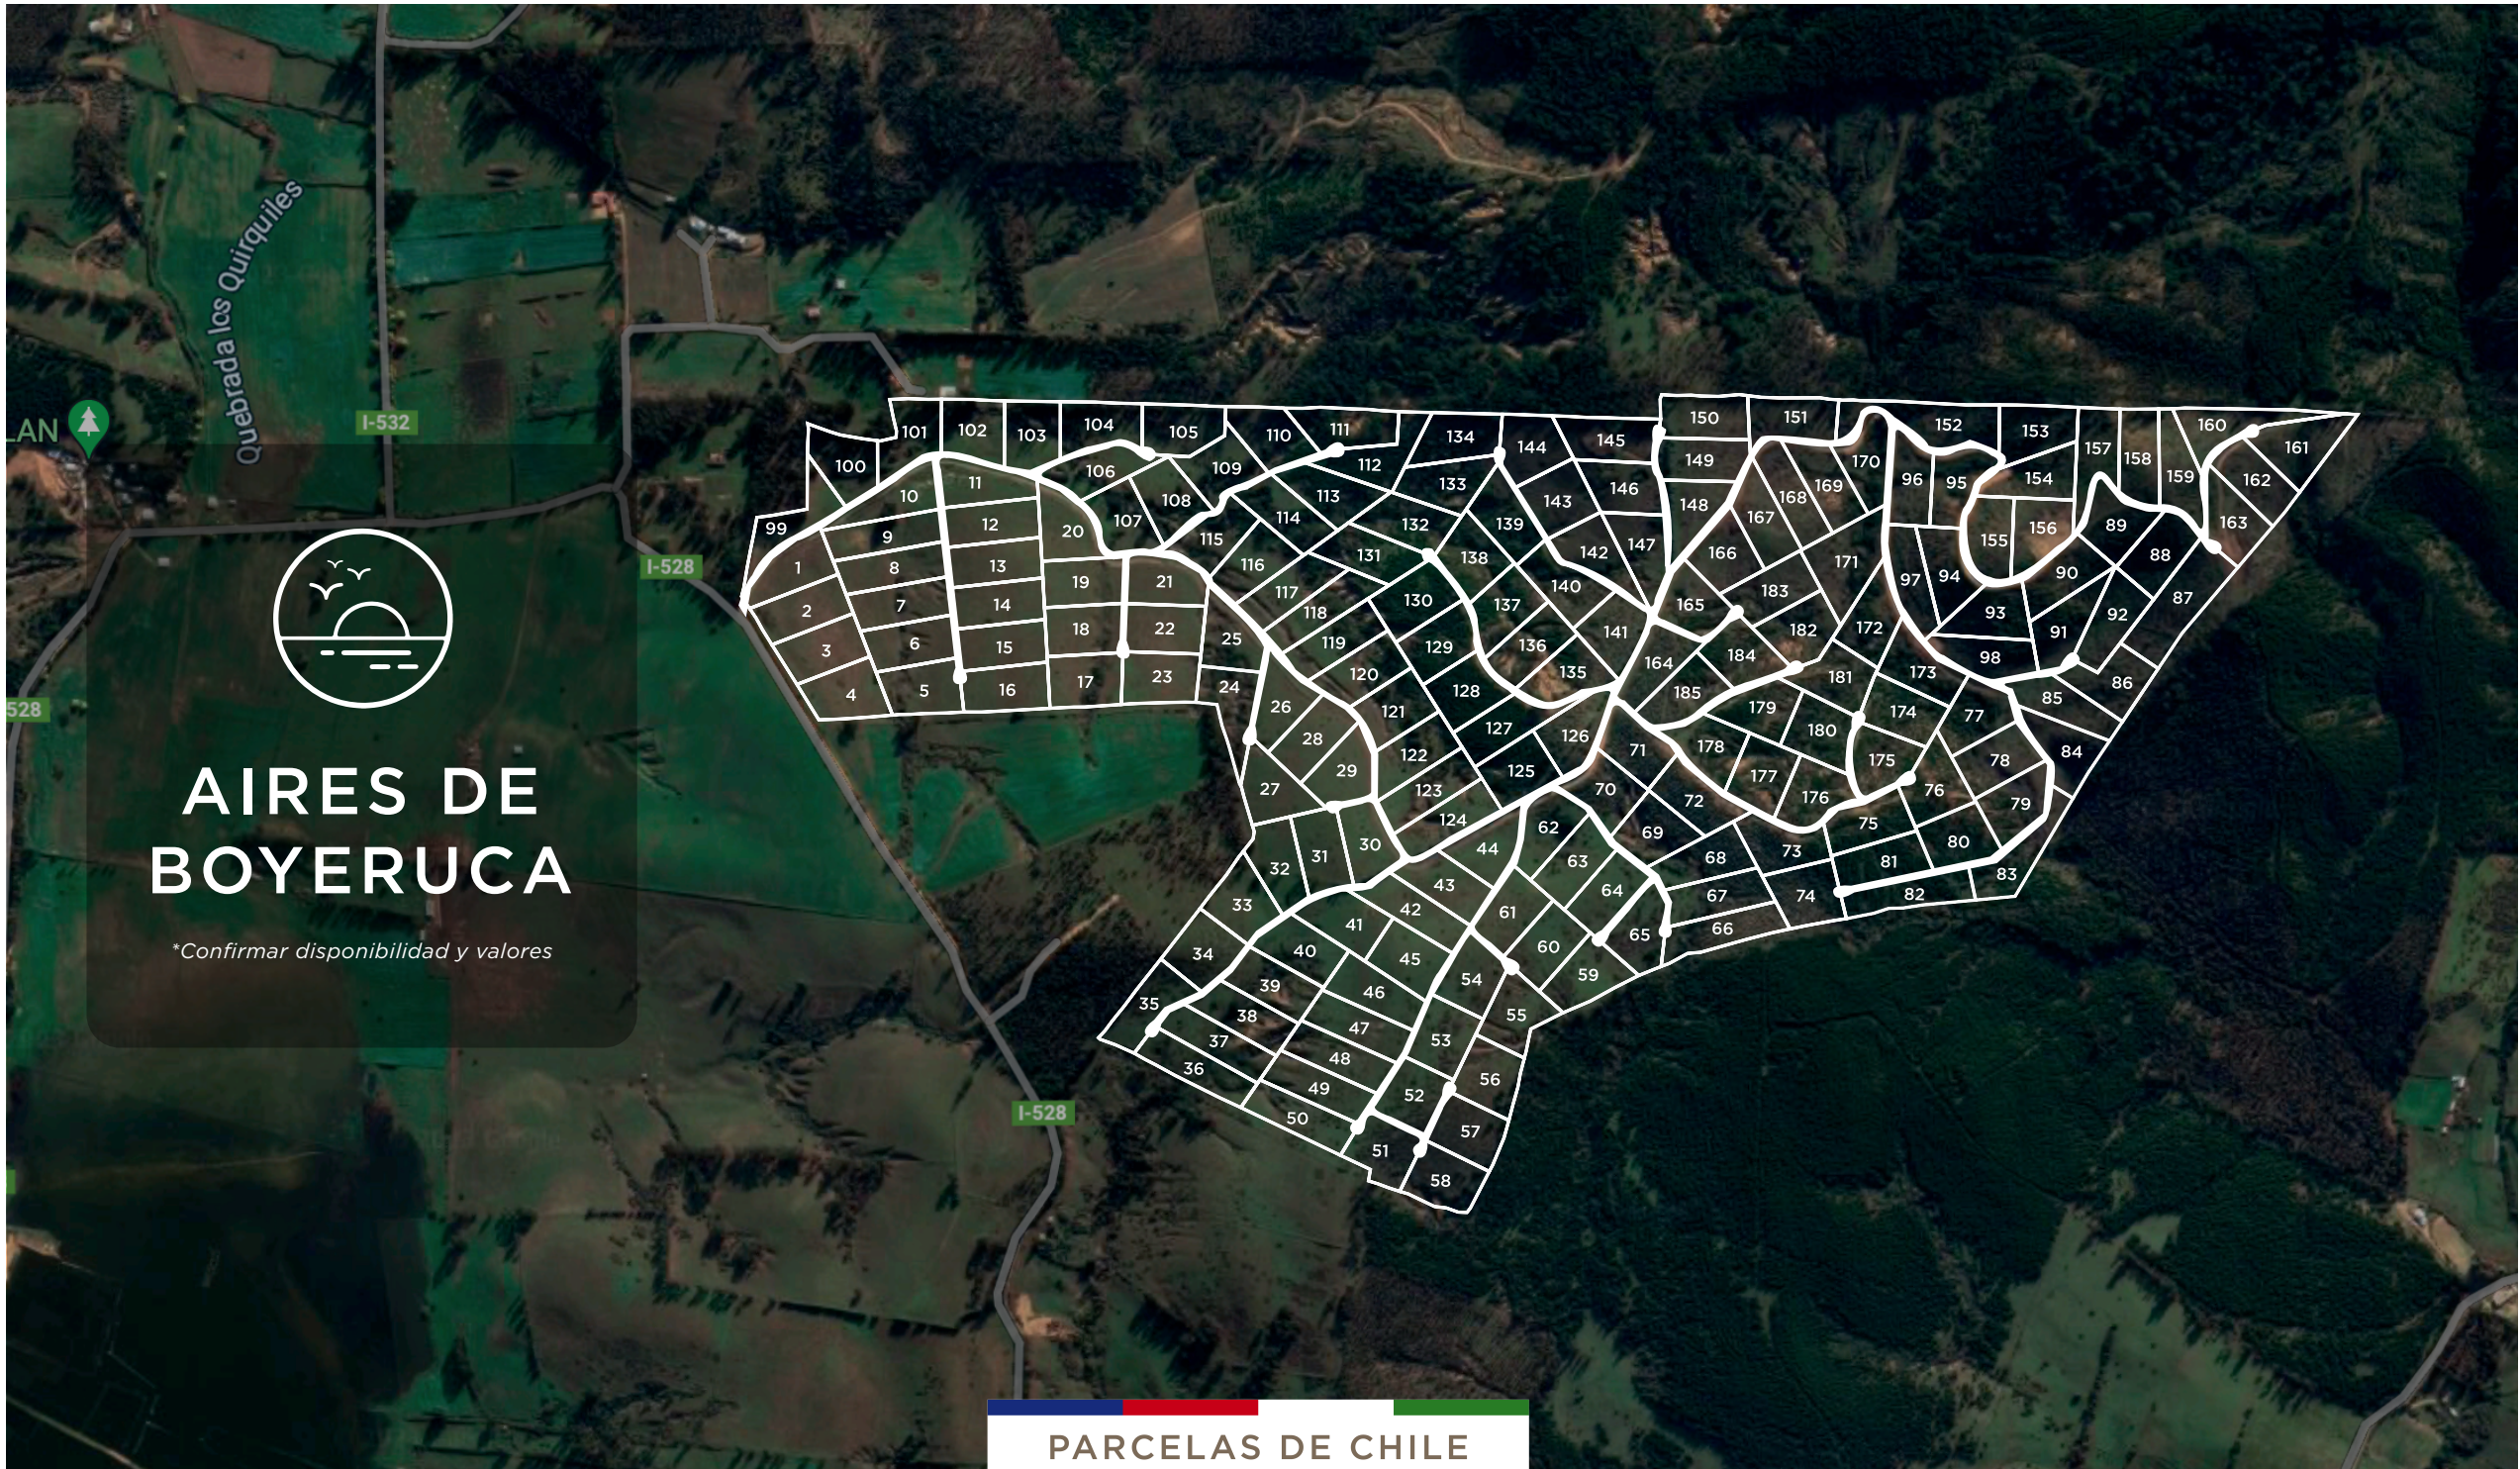

An aerial photograph of a landscape in Chile. The foreground is dominated by a dense forest of tall, thin trees, likely eucalyptus, with some green grassy patches. In the middle ground, a large, bright blue lake is visible, surrounded by rolling hills and more forest. The background shows distant mountains under a clear blue sky with a few scattered white clouds. The text 'PARCELACIÓN AIRES DE BOYERUCA' is overlaid in white, with 'AIRES DE BOYERUCA' in a larger font. A thin white horizontal line is positioned below the main title.

PARCELACIÓN AIRES DE BOYERUCA

BOYERUCA, VI REGIÓN

A graphic element consisting of three horizontal bars in blue, red, and green, representing the colors of the Chilean flag, positioned above the text 'PARCELAS DE CHILE'.

PARCELAS DE CHILE

AIRES DE BOYERUCA
VI REGIÓN

BENEFICIOS DEL PROYECTO

CERCANÍAS

- A 3 horas de Santiago.
- A 40 minutos de Pichilemu.
- A 10 minutos de playa Bucalemu.

PARCELACIÓN CON VISTA A LOS SALARES

FACTIBILIDAD DE AGUA Y LUZ

CAMINOS COMPACTADOS

PARCELAS DE CHILE

AIRES DE BOYERUCA

**Confirmar disponibilidad y valores*

PROYECTO

AIRES DE BOYERUCA

VI REGIÓN, BOYERUCA

CONTÁCTANOS